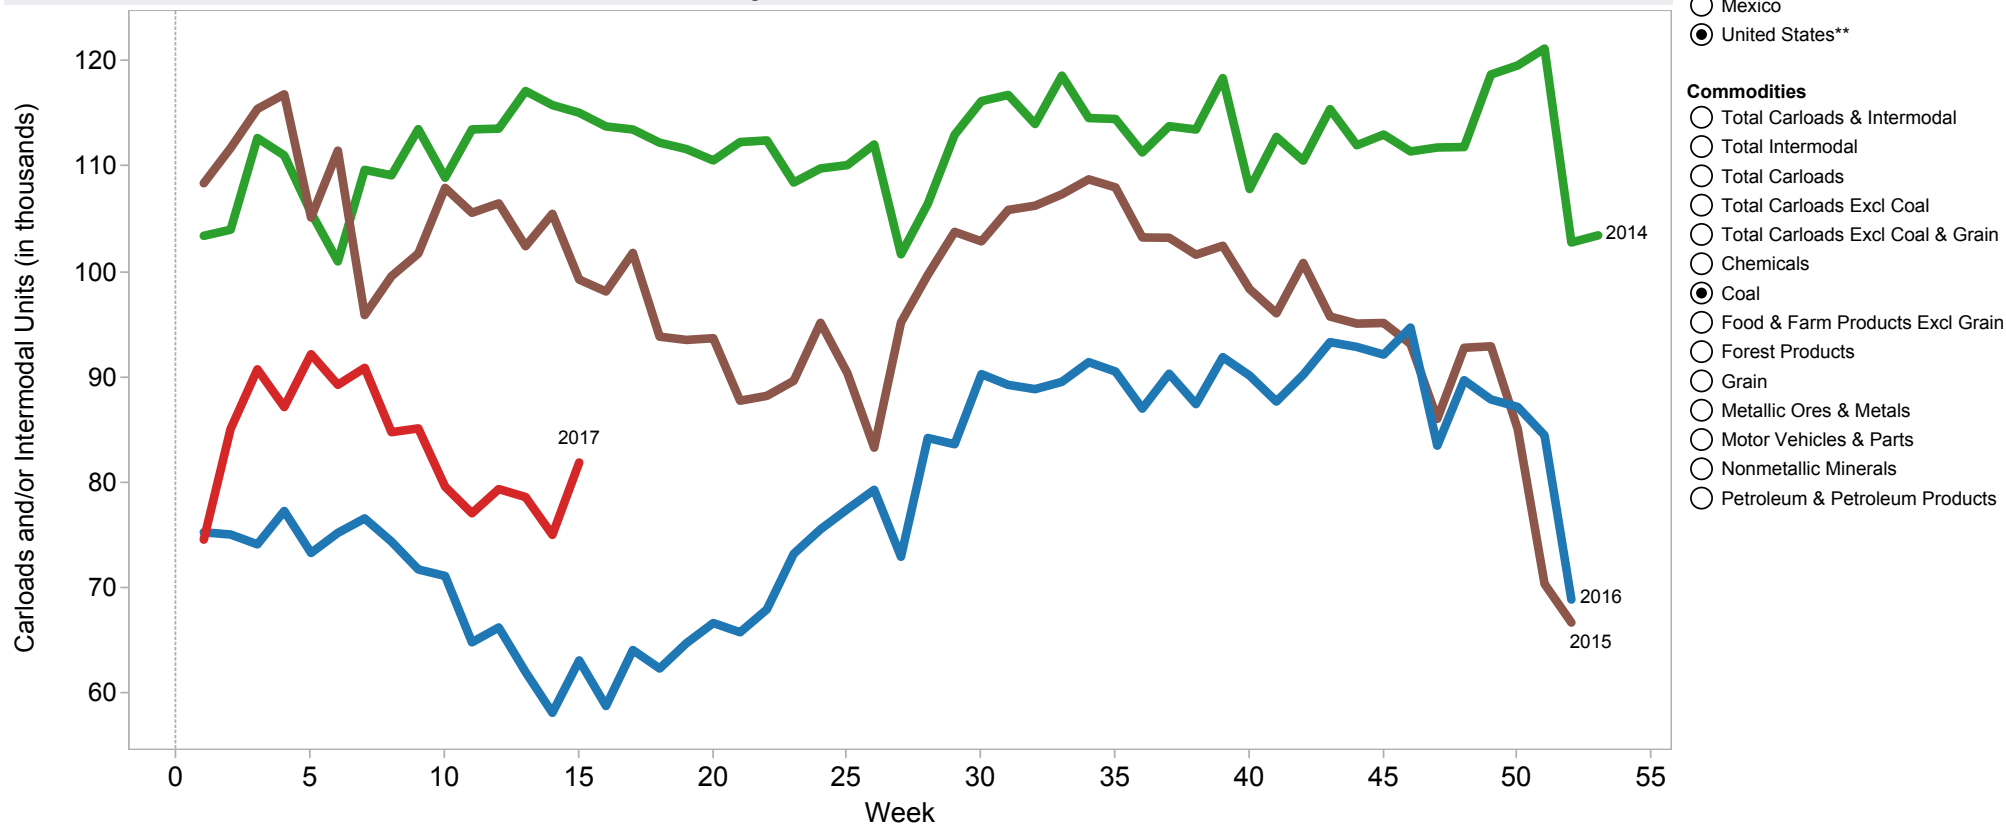

United States\*\* | Coal  
Originated Rail Traffic

- Country**
- Canada\*
  - Mexico
  - United States\*\*
- Commodities**
- Total Carloads & Intermodal
  - Total Intermodal
  - Total Carloads
  - Total Carloads Excl Coal
  - Total Carloads Excl Coal & Grain
  - Chemicals
  - Coal
  - Food & Farm Products Excl Grain
  - Forest Products
  - Grain
  - Metallic Ores & Metals
  - Motor Vehicles & Parts
  - Nonmetallic Minerals
  - Petroleum & Petroleum Products

\*Canada - Figures for Canada include the U.S. operations of Canadian railroads...