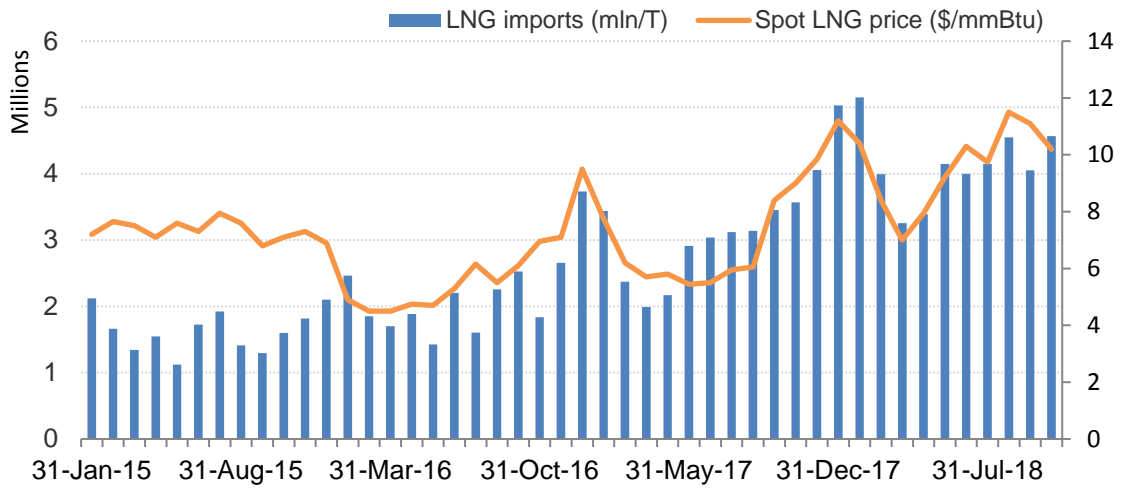

CHINA LNG IMPORTS MODERATE

China LNG imports vs. spot Asian price

Note: October LNG imports are estimate from vessel-tracking data

Source: Refinitiv Reuters Eikon Reuters graphic/Clyde Russell 13/11/18