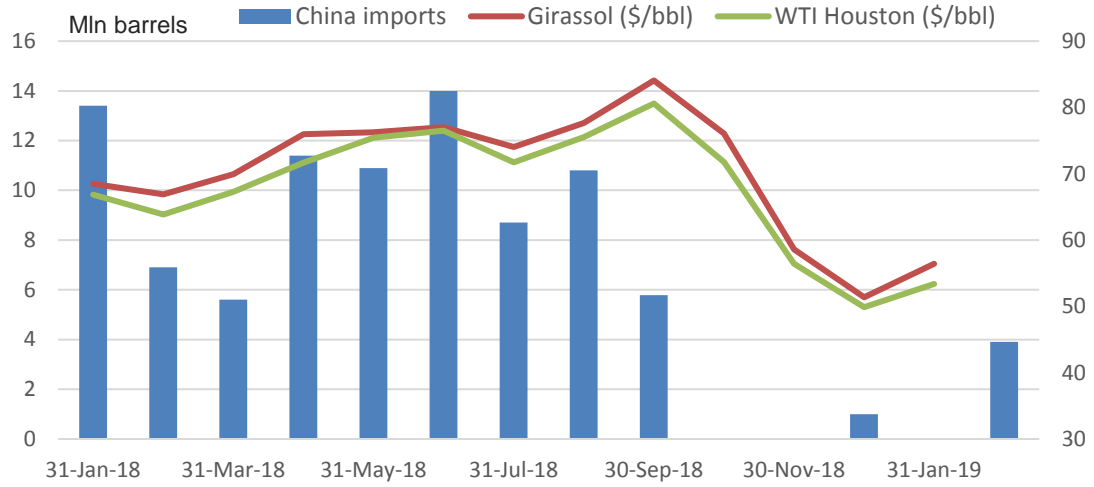

CHINA'S IMPORTS OF U.S. CRUDE

China's U.S. crude imports vs Girassol and WTI Houston prices

Note: January, February 2019 crude imports are preliminary estimate

Source: Refinitiv Eikon Reuters graphic/Clyde Russell 07/01/19