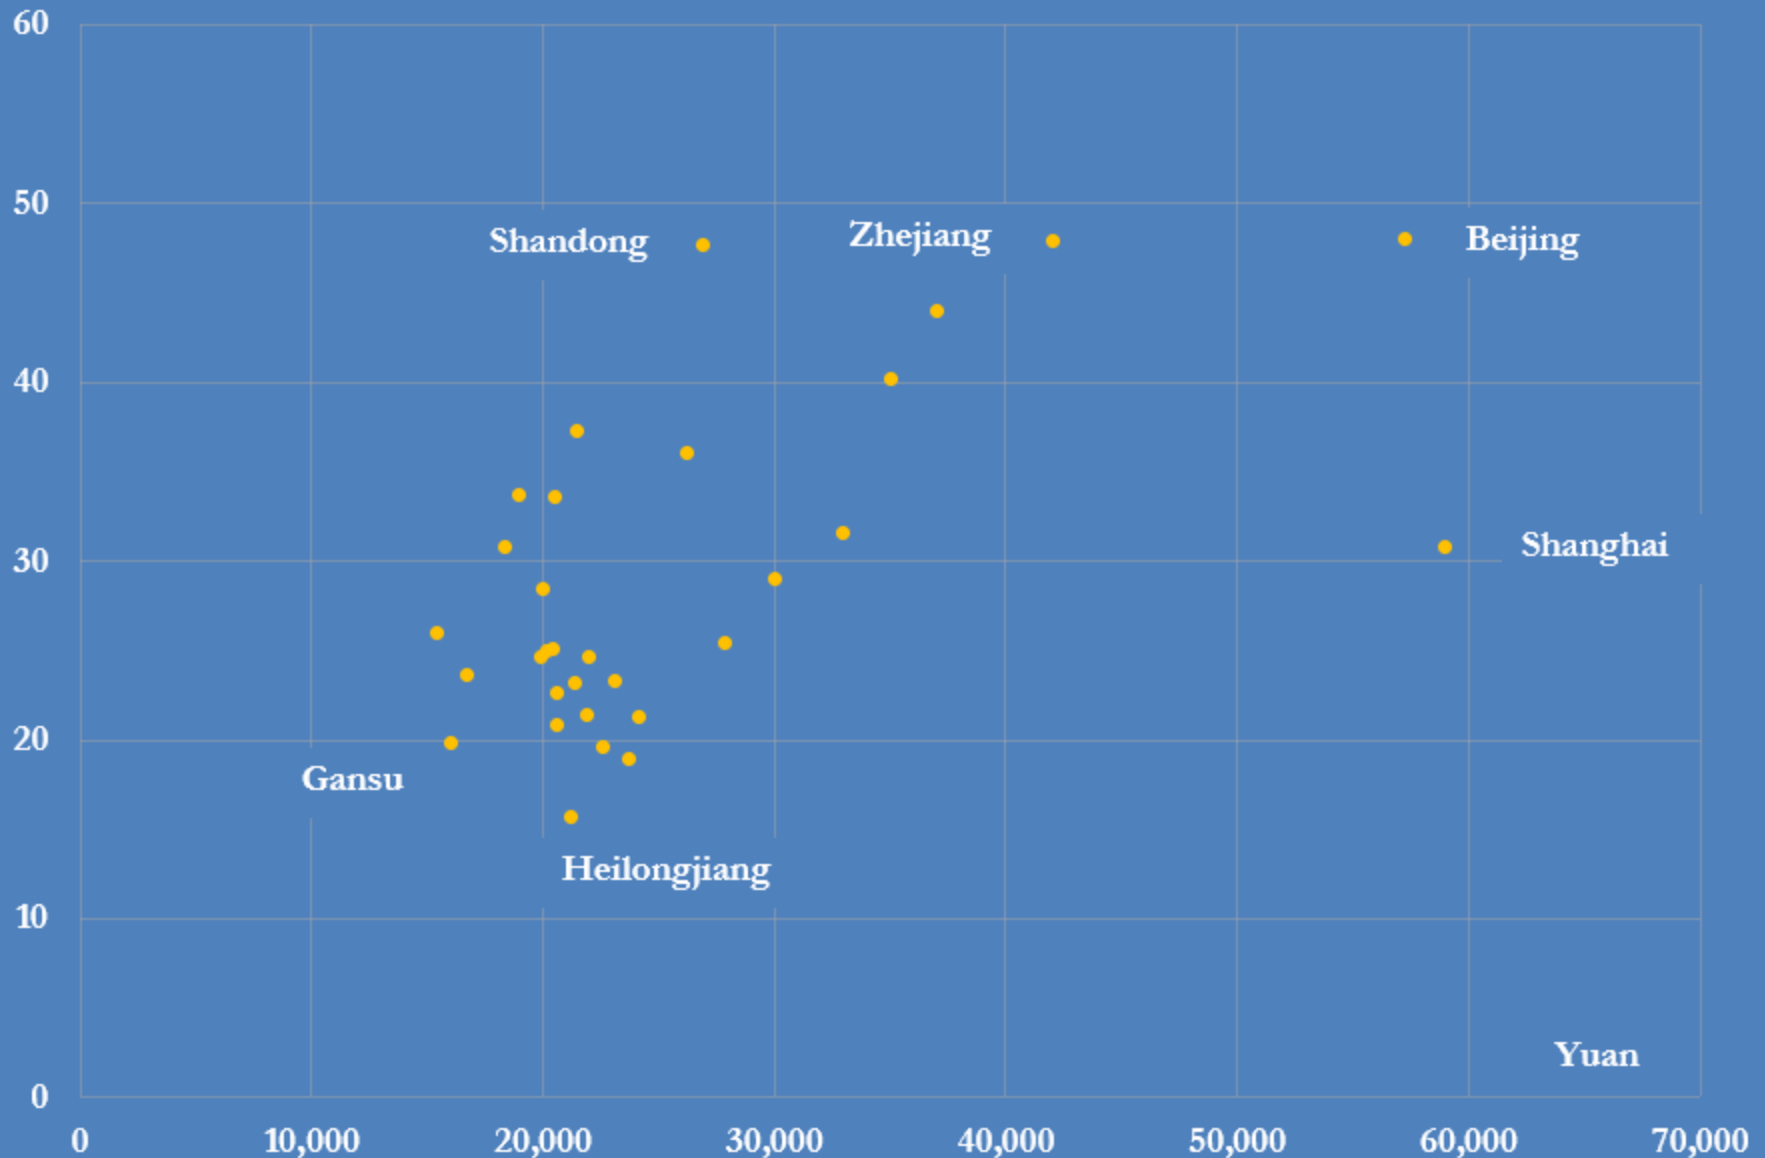

China income and automobile ownership by region, 2017

Income per capita in yuan and auto ownership per 100 households

Source: China National Bureau of Statistics, Annual Statistical Yearbook

@JKempEnergy