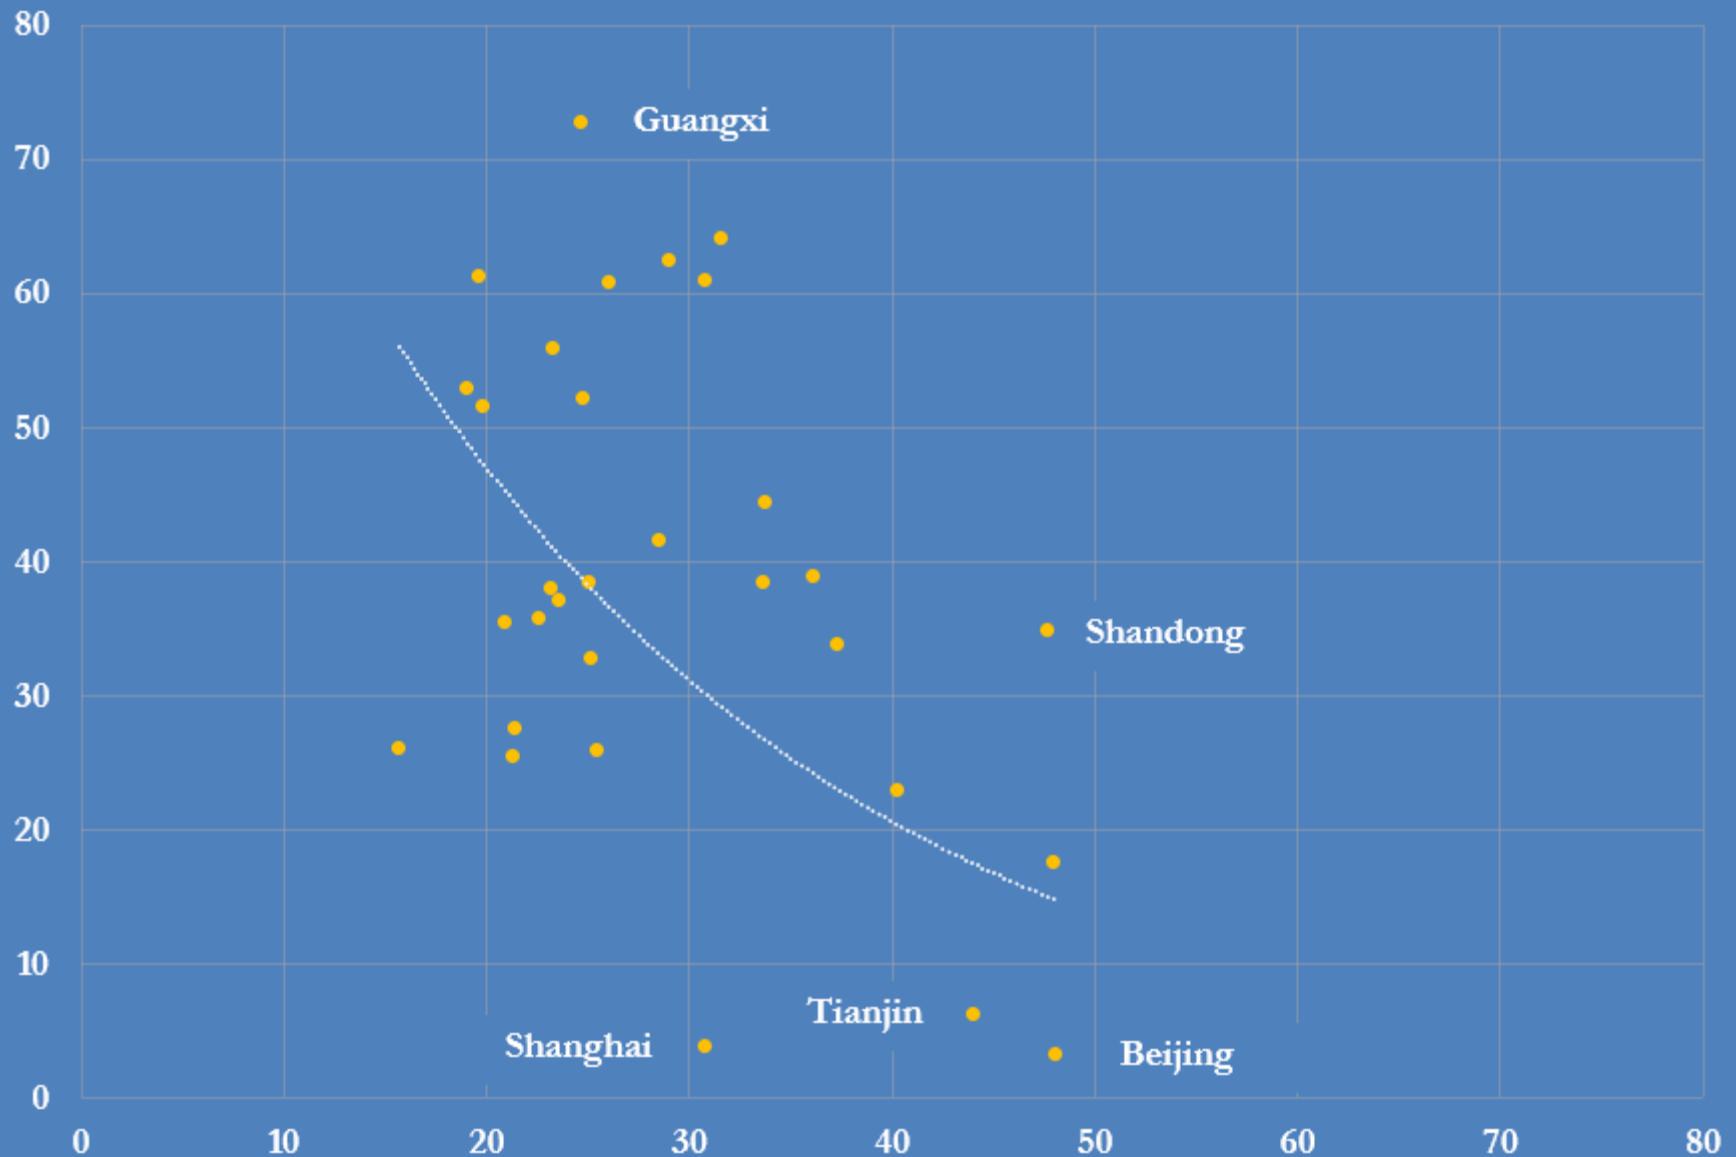

China automobile and motorcycle ownership by region, 2017

Auto (x-axis) and motorcycle (y-axis) ownership per 100 households