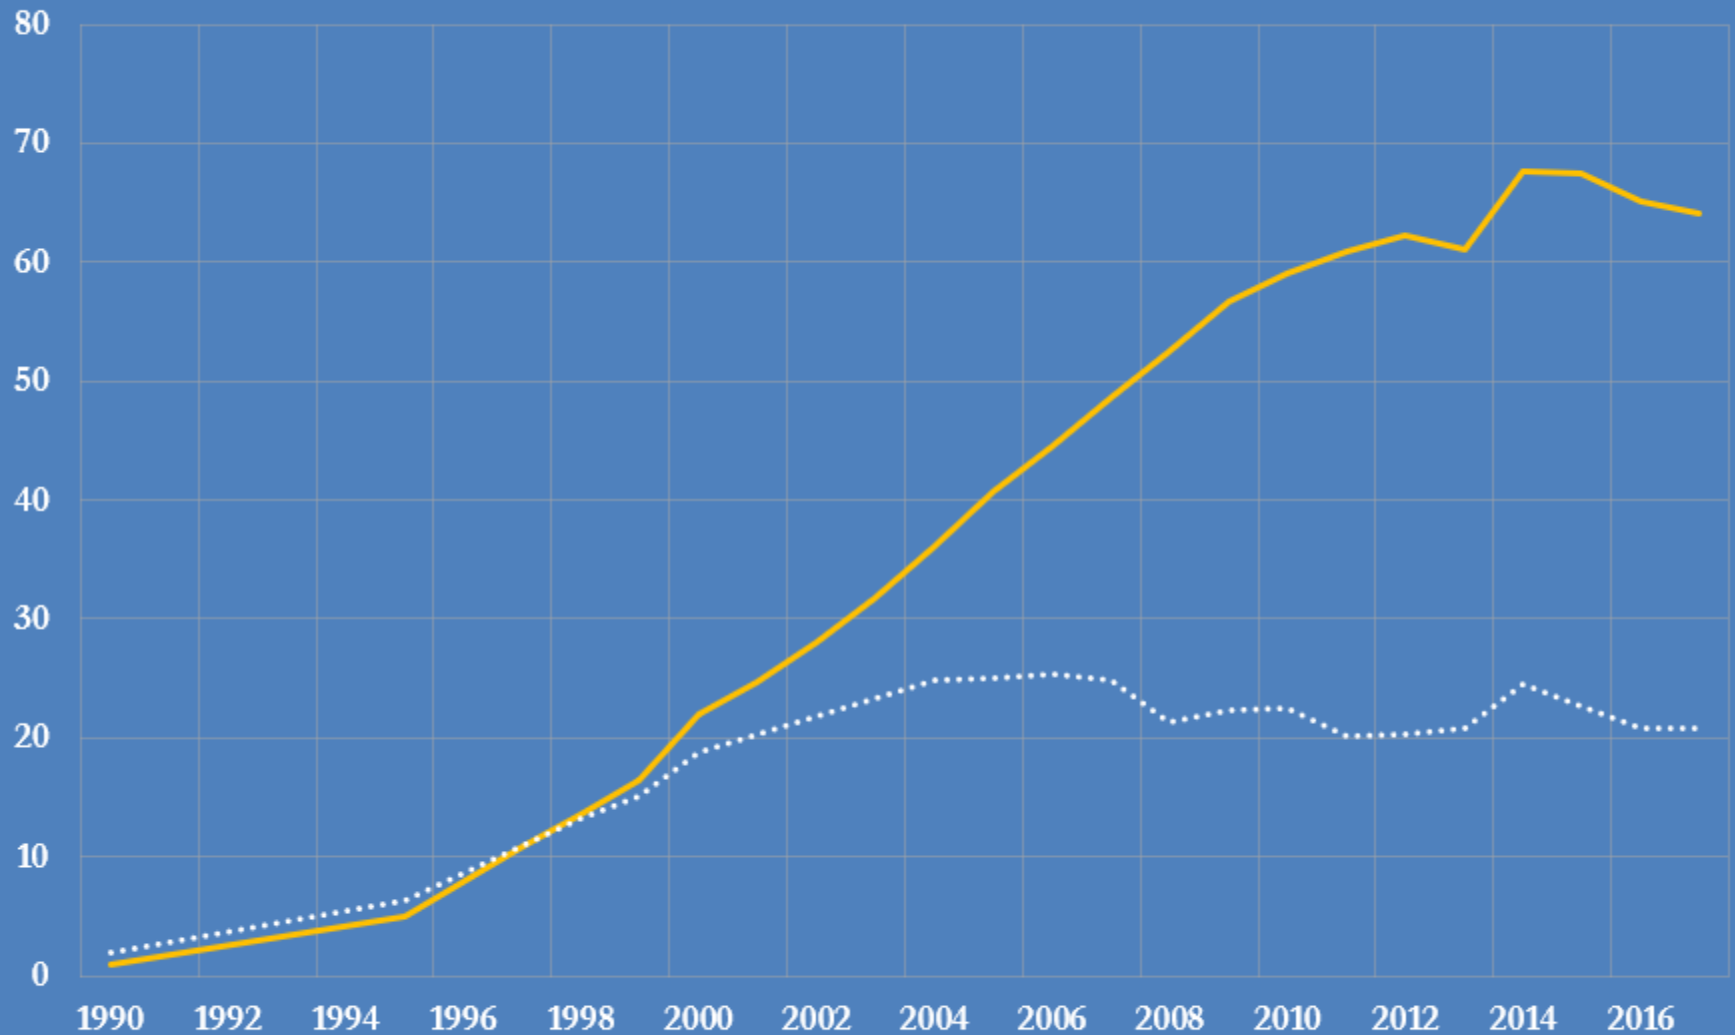

China car sales and ownership

Selected indicators

JOHN KEMP

REUTERS

24 October 2019

China passenger car sales, 2006-2019 million cars, twelve month trailing total

Source: China Association of Automobile Manufacturers

Automobiles owned per 100 urban households

Source: China Bureau of National Statistics

@JKempEnergy

China motorcycle ownership, 1990-2017

motorcycles owned per 100 households

— Rural
..... Urban

Source: China National Bureau of Statistics, *Annual Statistical Yearbook*
@JKempEnergy