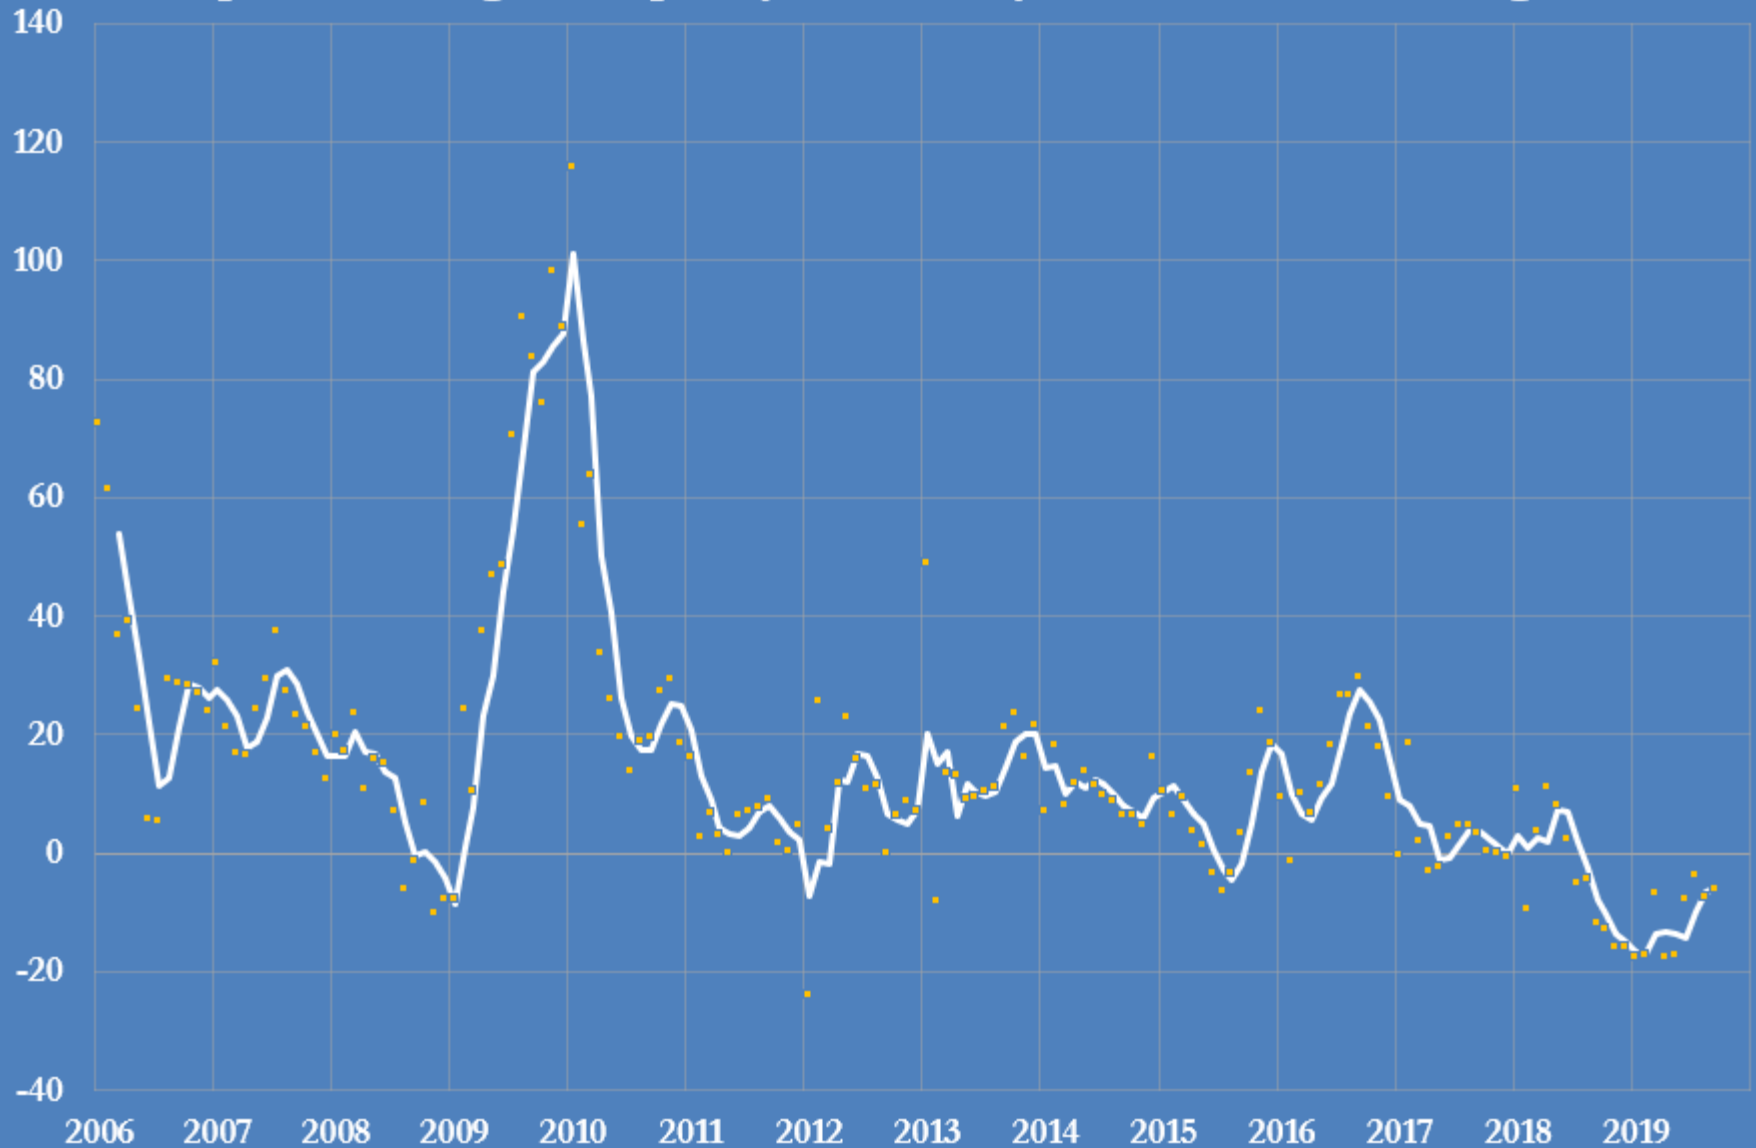

China car sales and ownership

Selected indicators

JOHN KEMP

REUTERS

24 October 2019

China passenger car sales, 2006-2019 million cars, twelve month trailing total

Source: China Association of Automobile Manufacturers

@JKempEnergy

China passenger car sales, 2006-2019

percent change from prior year, monthly and three-month average

Source: China Association of Automobile Manufacturers

@JKempEnergy

China urban automobile ownership, 1998-2017