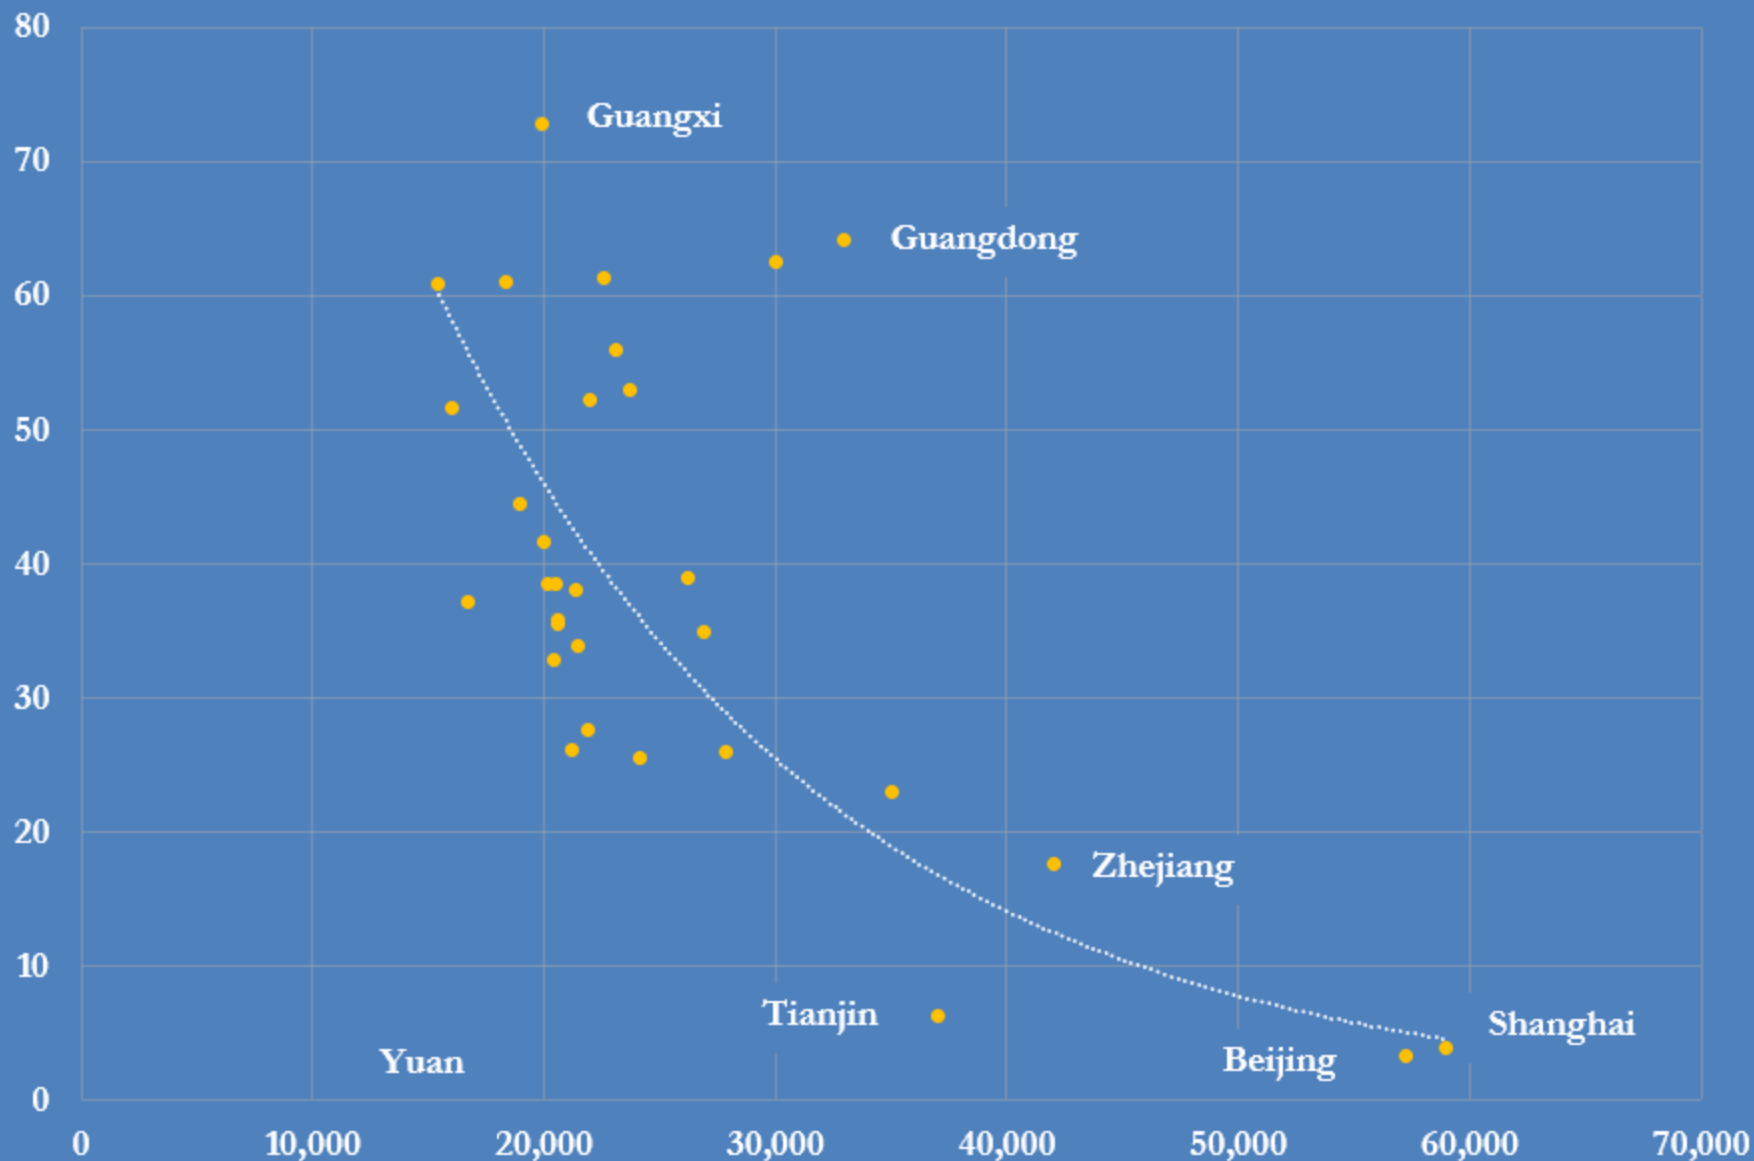

China income and motorcycle ownership by region, 2017

Income per capita in yuan and motorcycle ownership per 100 households