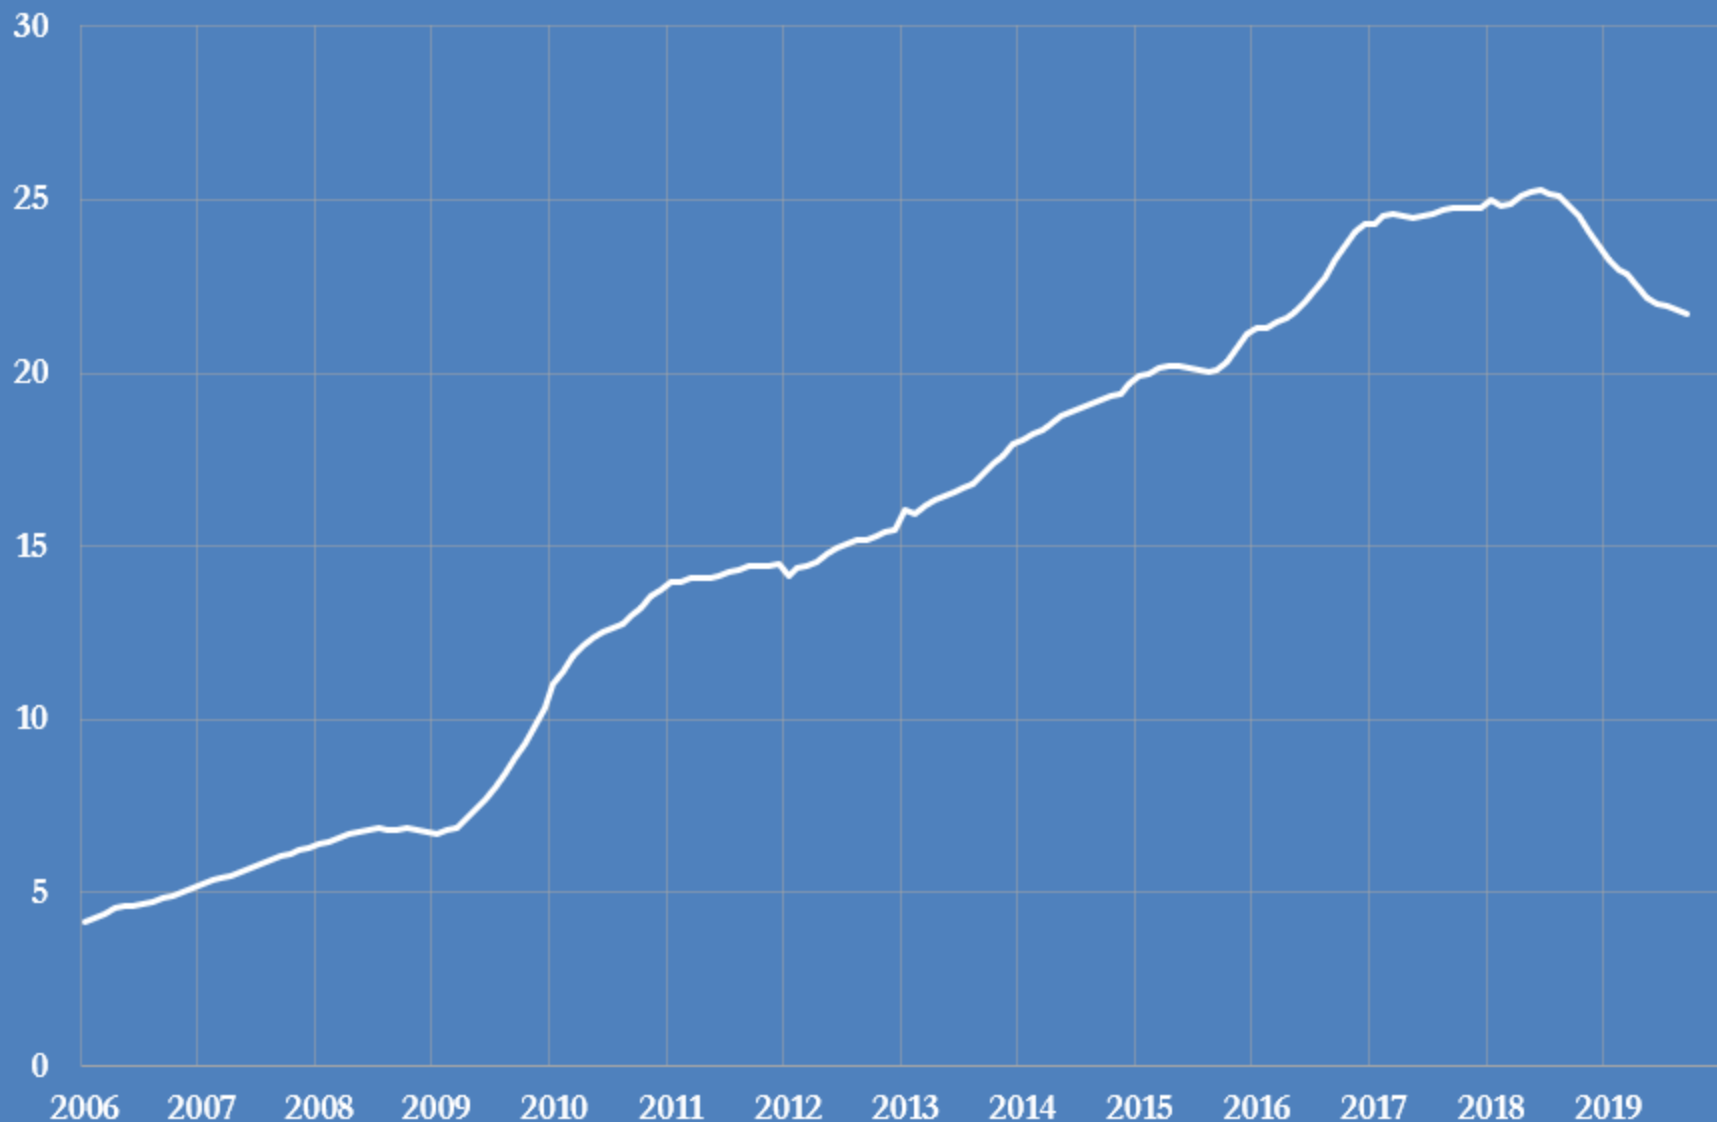

China car sales and ownership

Selected indicators

JOHN KEMP

REUTERS

24 October 2019

China passenger car sales, 2006-2019 million cars, twelve month trailing total

Source: China Association of Automobile Manufacturers

@JKempEnergy

China passenger car sales, 2006-2019

percent change from prior year, monthly and three-month average

Source: China Association of Automobile Manufacturers

@JKempEnergy

China urban automobile ownership, 1998-2017