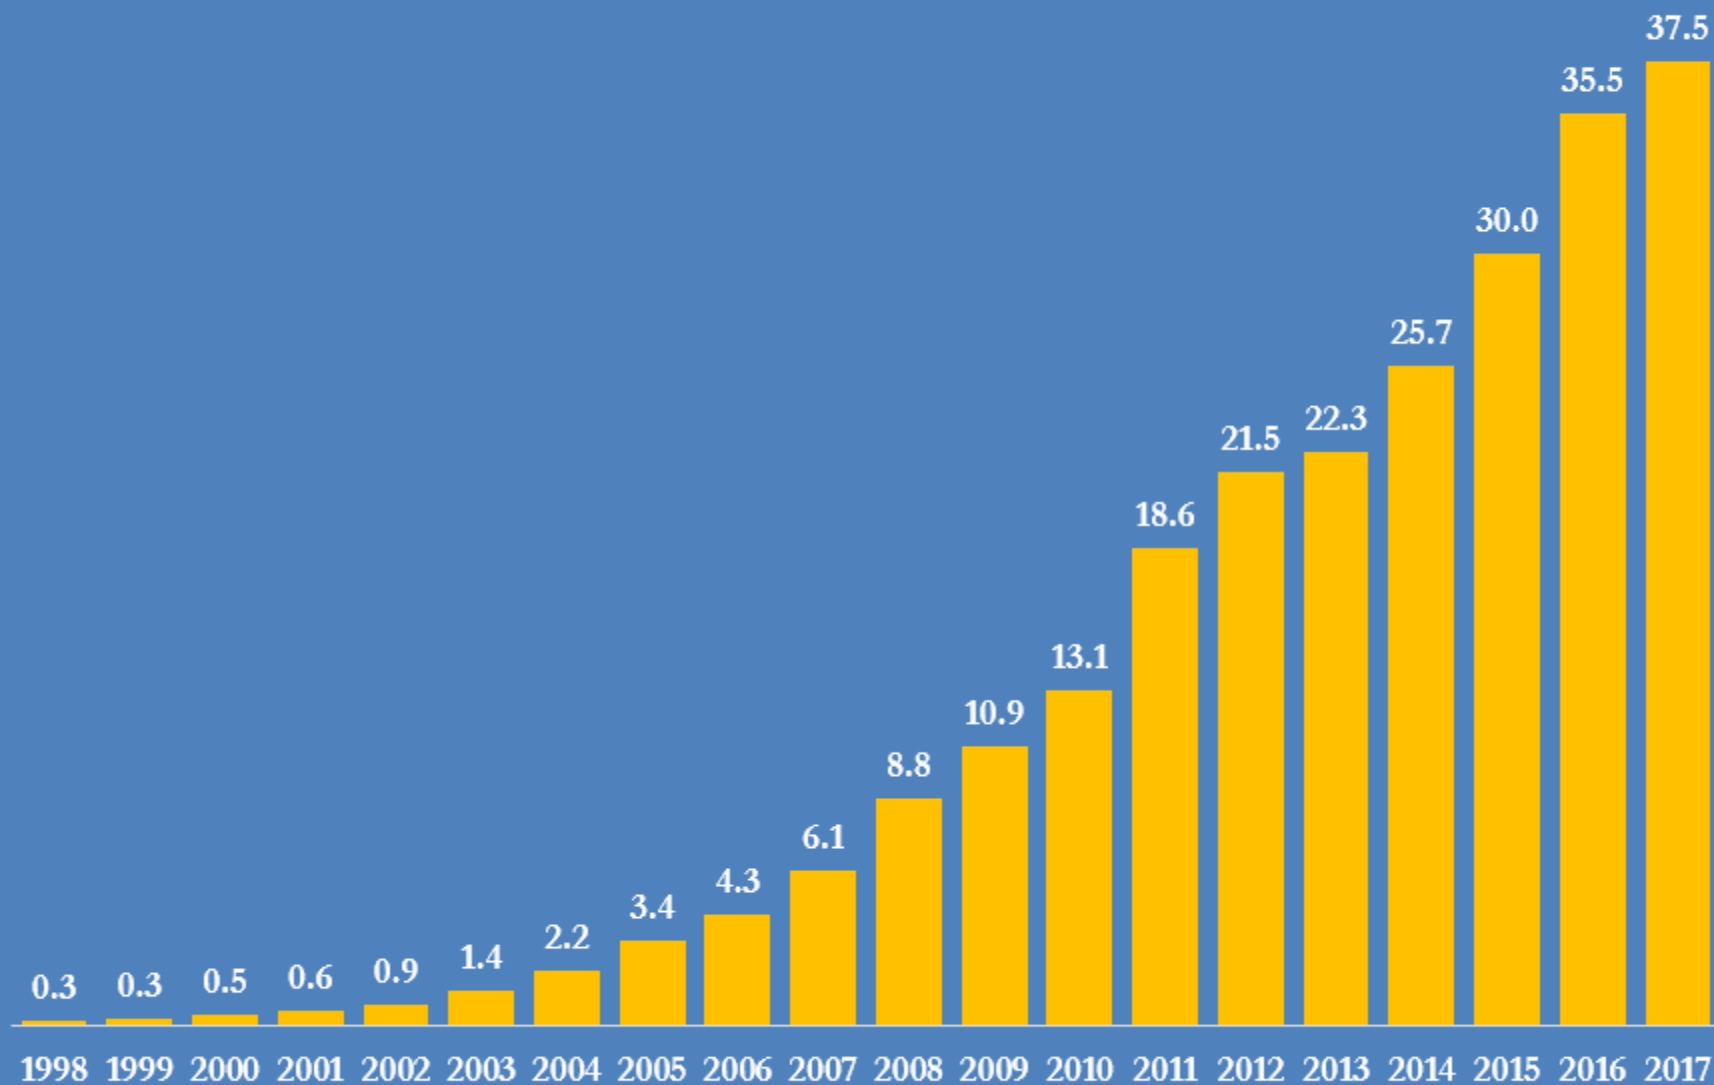

China urban automobile ownership, 1998-2017

Automobiles owned per 100 urban households

Source: China Bureau of National Statistics

@JKempEnergy