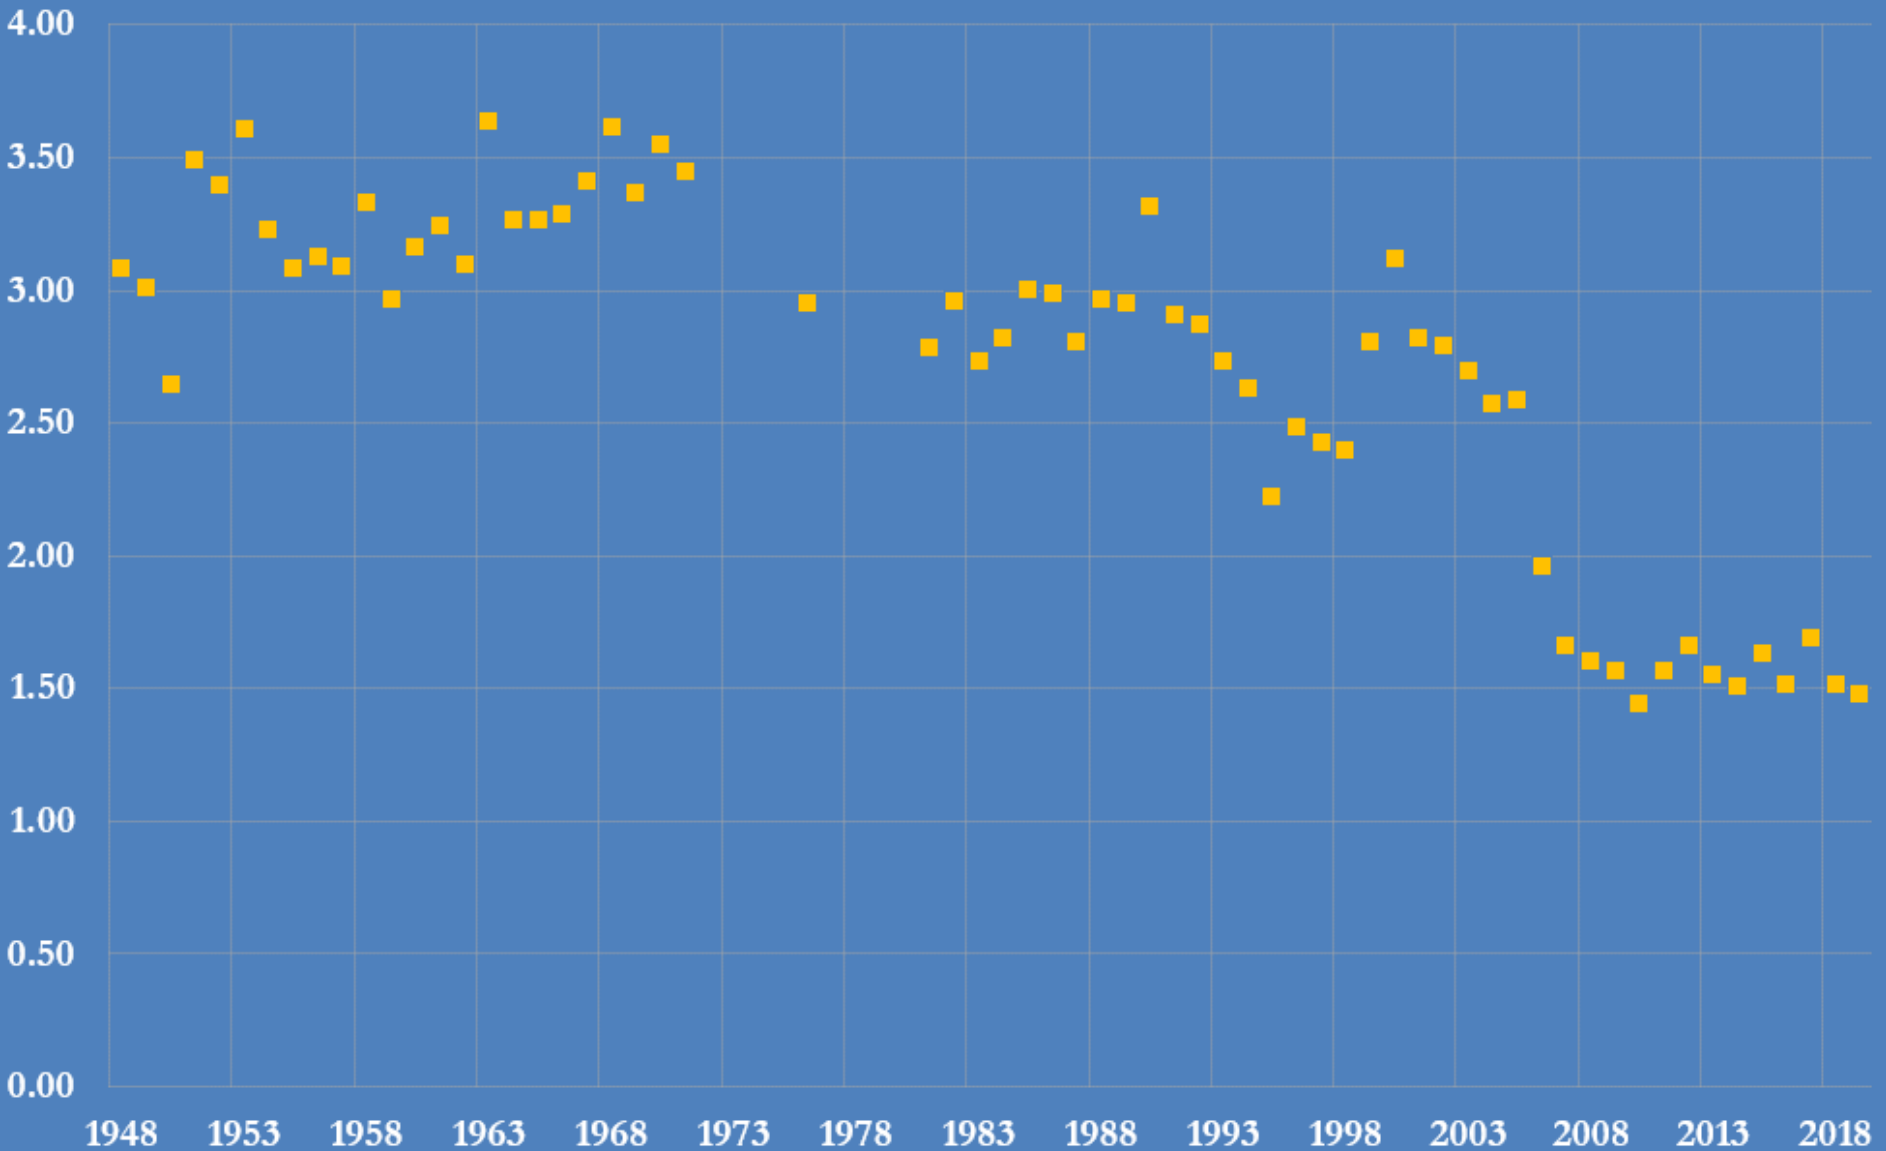

U.S. internal migration, 1948-2019

percent of residents moving state since the previous year

Source: U.S. Census Bureau, Current Population Survey

@JKempEnergy