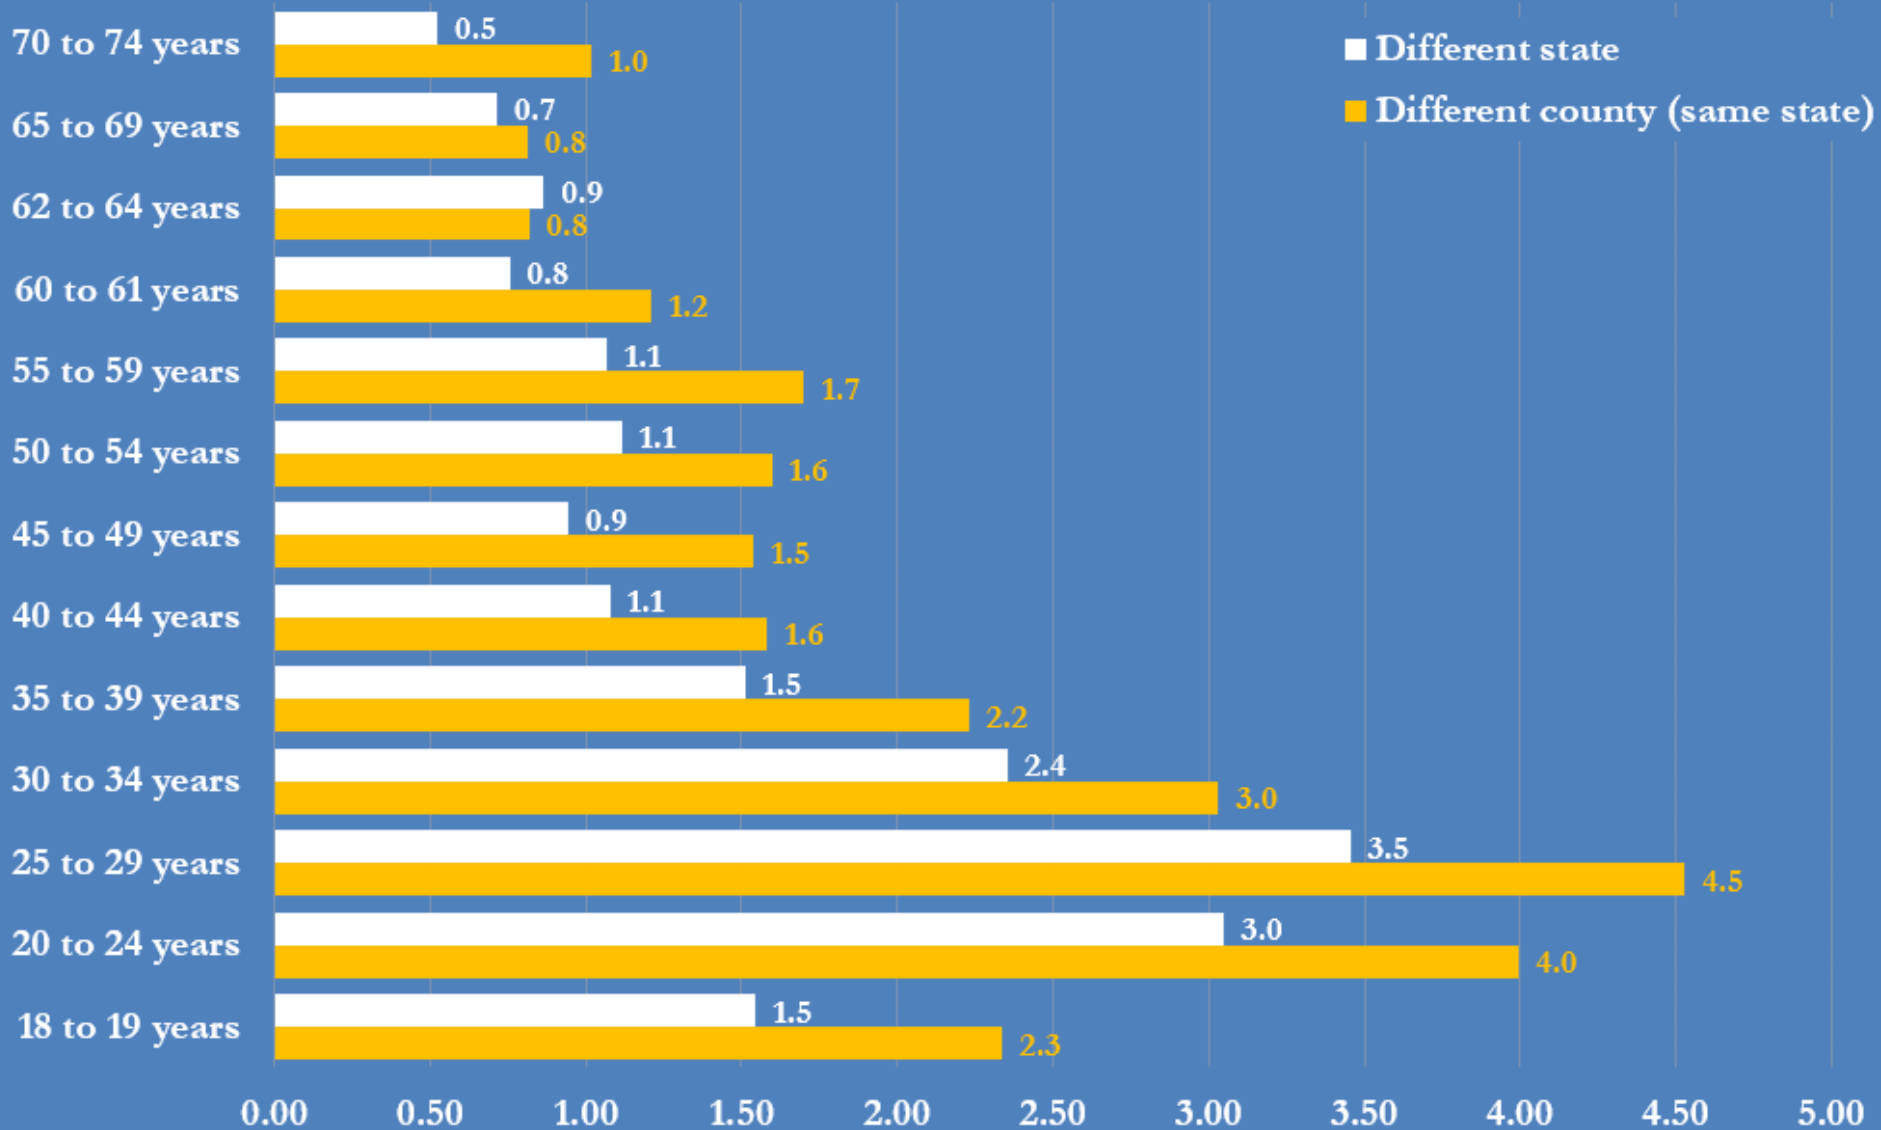

# U.S. internal migration

## Selected indicators

JOHN KEMP  
REUTERS  
15 Sep 2020

# U.S. internal migration, 2018/19

percent of population moving residence